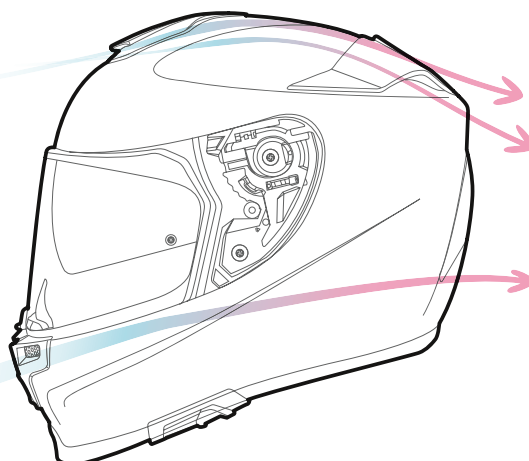

MOTORRAD 06/2018

PIM PLUS	MULTI COOL	Polygiene	HJ-26ST SHIELD	HJ-L1	3 SIZE SHELL	QUICK RELEASE YOCOR MECHANISM	ECE R22-05 SAFETY STANDARD
LIGHT WEIGHT	ANTI UV 99%	DOUBLE DRING	GLASSES GROOVE	READY	5 YEAR WARRANTY	ADDITIONAL ANTI FOG LENS	